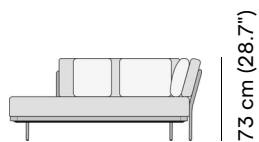

Flows

Left corner double end seat

designed by

Metrica Design Studio

FEATURES

modular system; connector

OPTIONS

protective cover; concept cover

TE VANILLA 1

TC NEBBIA 2

Technical drawing

176 cm (69.3")

73 cm (28.7")

83 cm
(32.7")

73 cm (28.7")

176 cm (69.3")